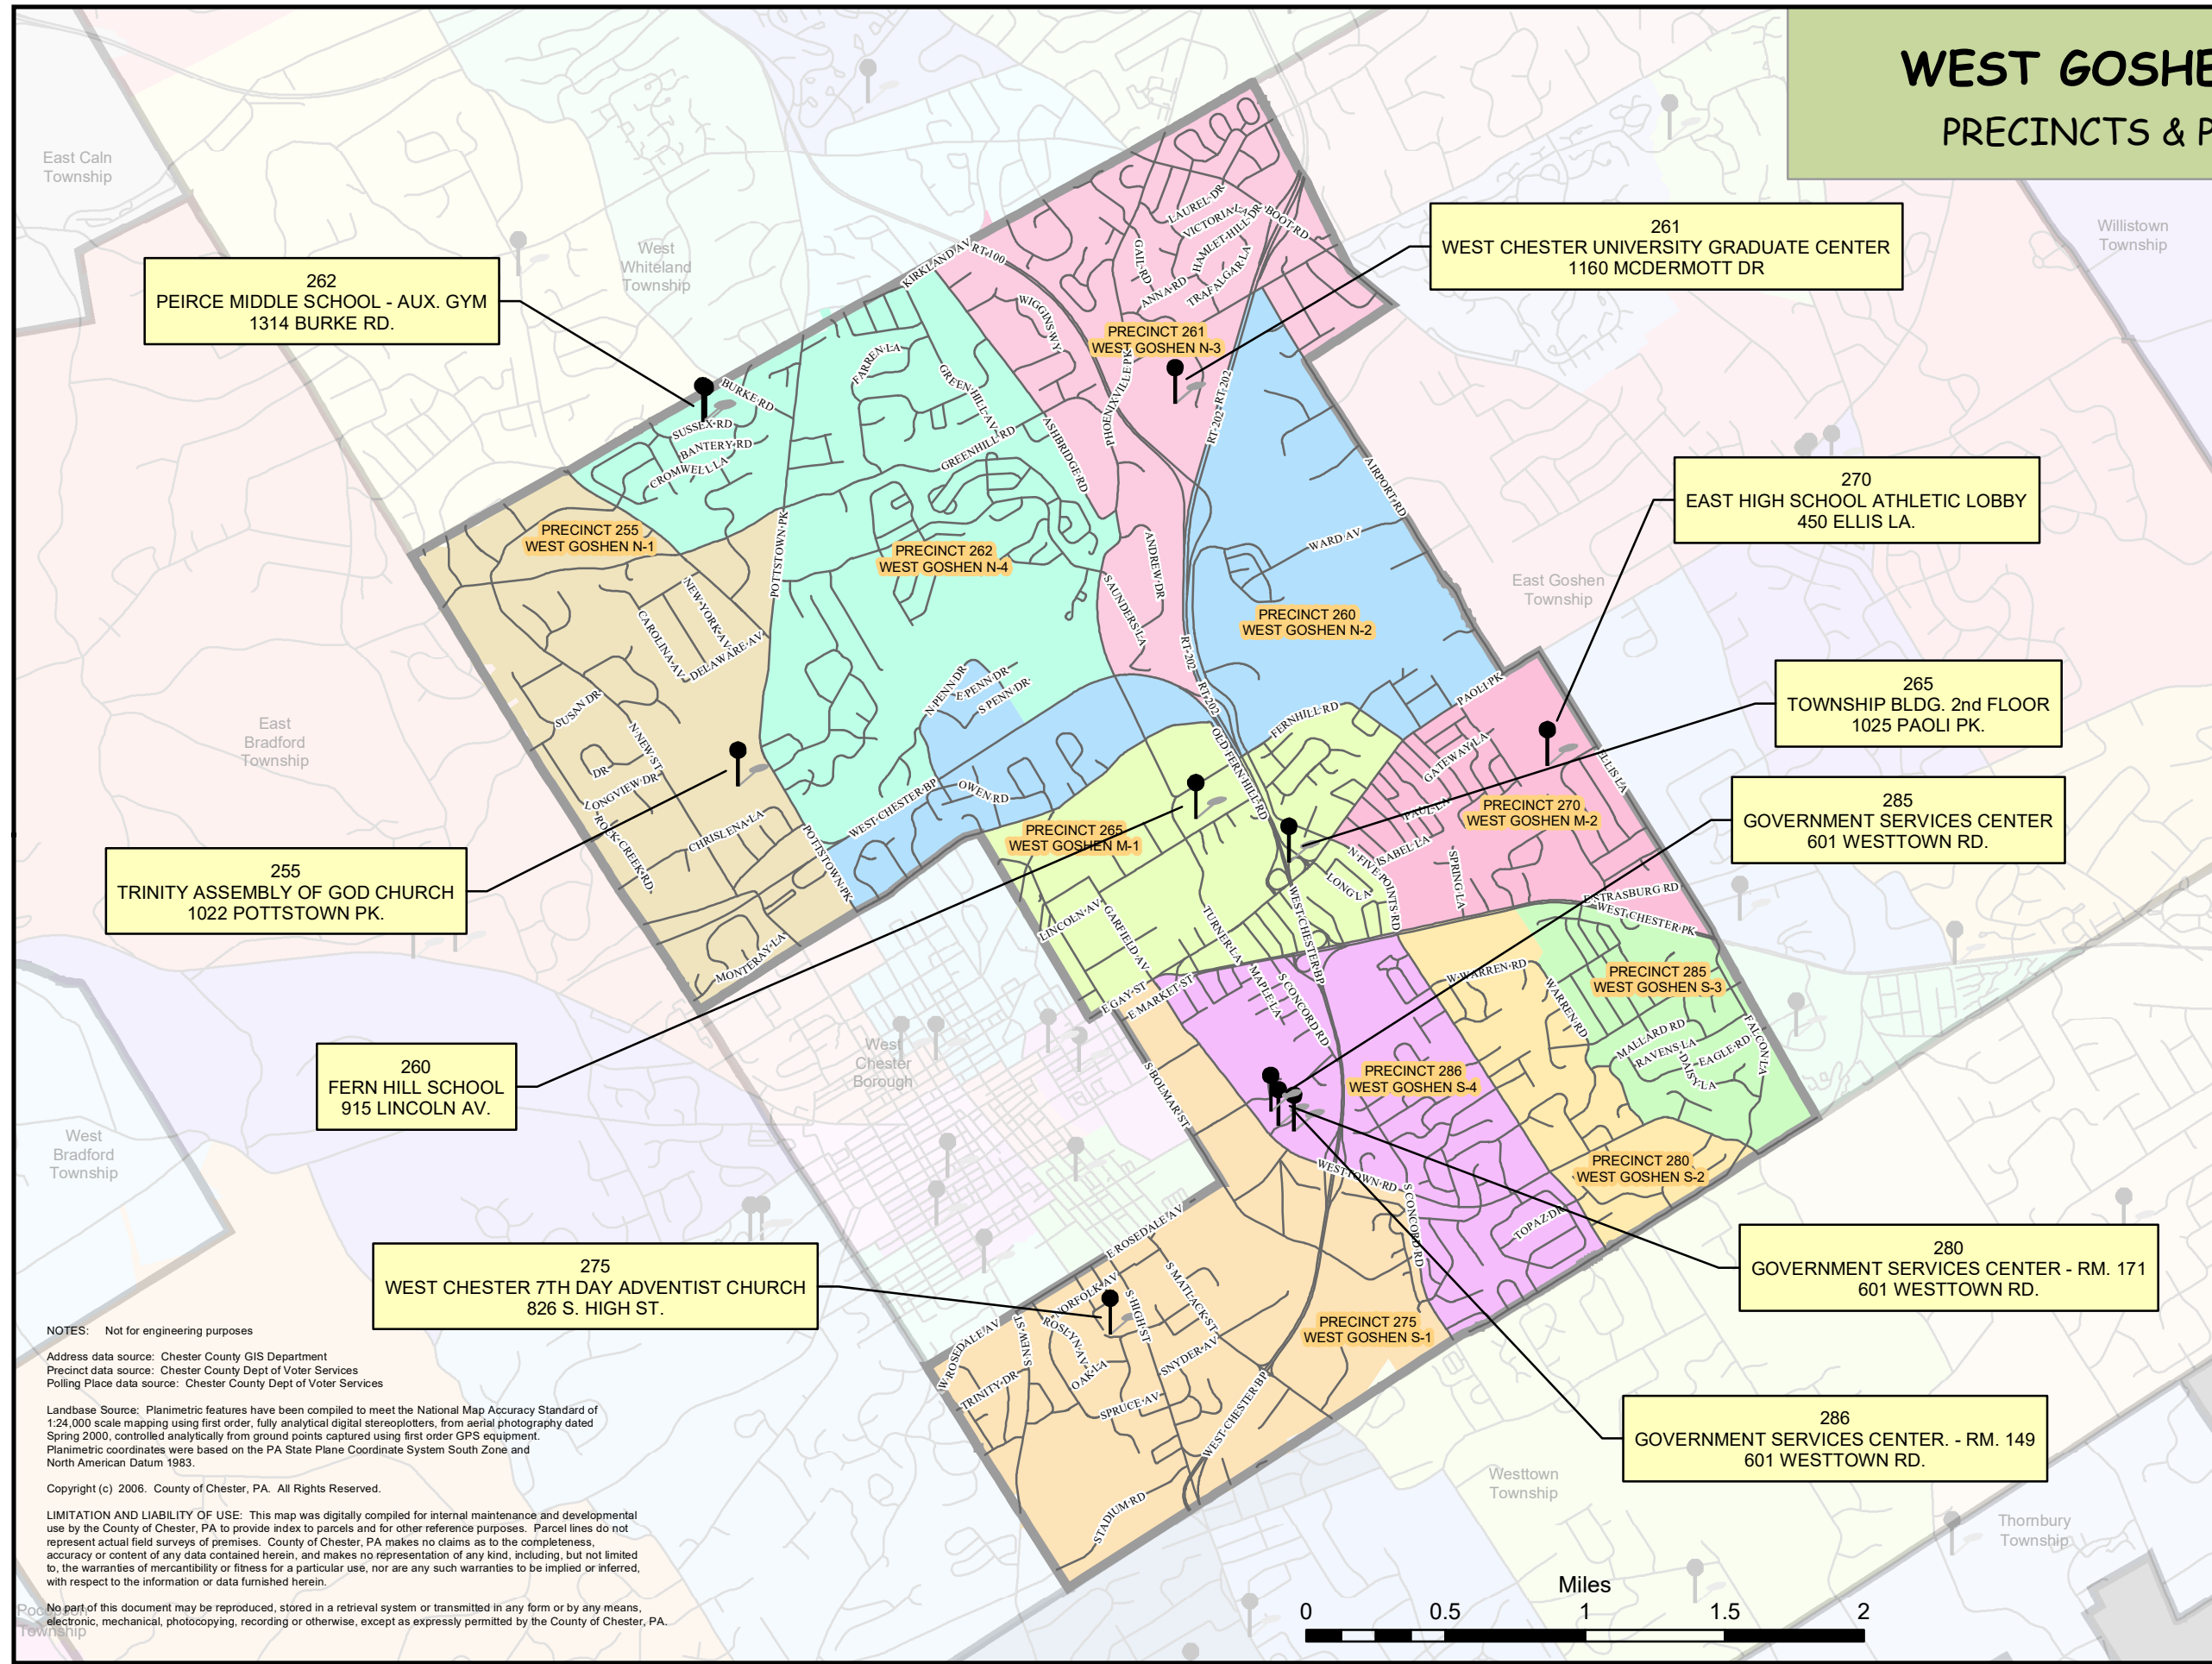

WEST GOSHEN TOWNSHIP PRECINCTS & POLLING PLACES

Legend

- POLLING LOCATIONS
- ROADS
- PRECINCTS
- PRECINCT NUMBER
  PRECINCT NAME
- PRECINCT NUMBER
  POLLING PLACE NAME
  POLLING PLACE ADDRESS

For election results, polling location changes, or any other election related information, visit the Chester County Dept. of Voter Services website at www.chesco.org/elections

NOTES: Not for engineering purposes

Address data source: Chester County GIS Department
Precinct data source: Chester County Dept of Voter Services
Polling Place data source: Chester County Dept of Voter Services

Landbase Source: Planimetric features have been compiled to meet the National Map Accuracy Standard of 1:24,000 scale mapping using first order, fully analytical digital stereoplotters, from aerial photography dated Spring 2000, controlled analytically from ground points captured using first order GPS equipment. Planimetric coordinates were based on the PA State Plane Coordinate System South Zone and North American Datum 1983.

Copyright (c) 2006. County of Chester, PA. All Rights Reserved.

No part of this document may be reproduced, stored in a retrieval system or transmitted in any form or by any means, electronic, mechanical, photocopying, recording or otherwise, except as expressly permitted by the County of Chester, PA.